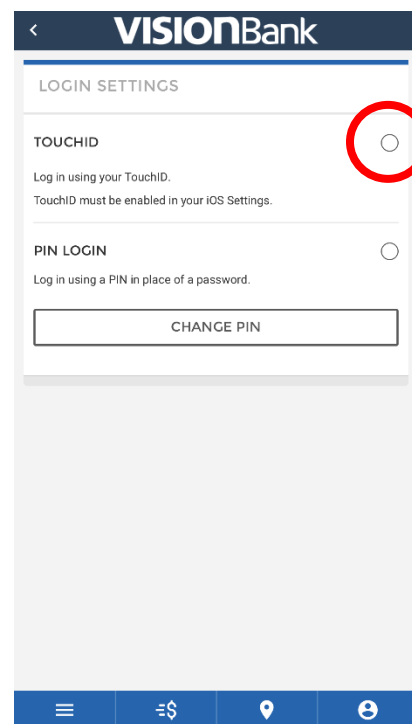

Sign In with your Username & Password

Click the bottom right "Profile" Icon

Select "Security"

Select "Login Options"

Click "TOUCHID"

**Verify Username & Password
Click Sign In**