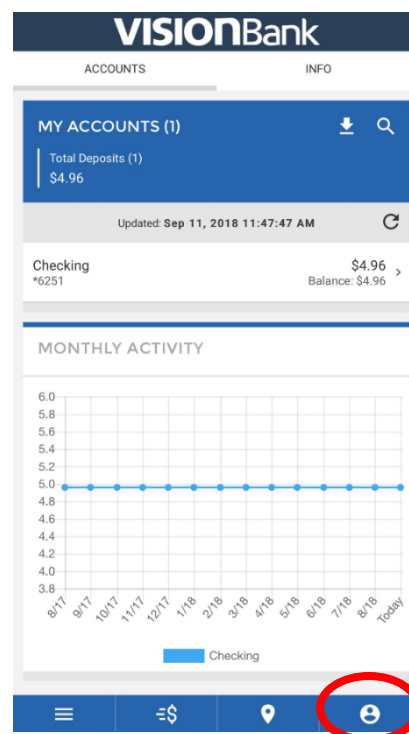

Sign In with your Username & Password

Click the bottom right "Profile" Icon

Select "Security"

Select "Login Options"

Click "TOUCHID"

**Verify Username & Password
Click Sign In**