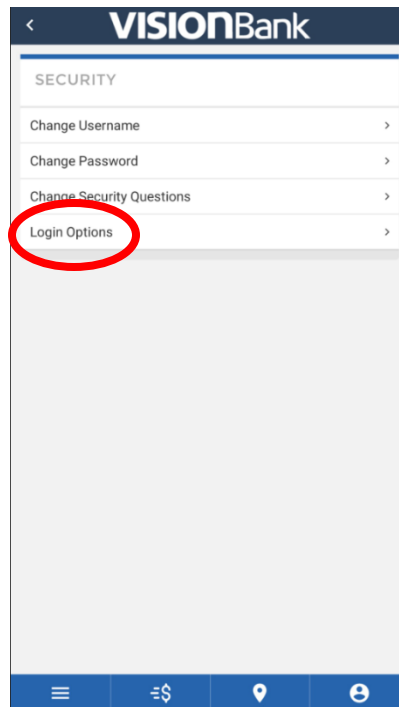

Sign In with your Username & Password

Click the bottom right "Profile" Icon

Select "Security"

Select "Login Options"

Click "TOUCHID"

**Verify Username & Password
Click Sign In**