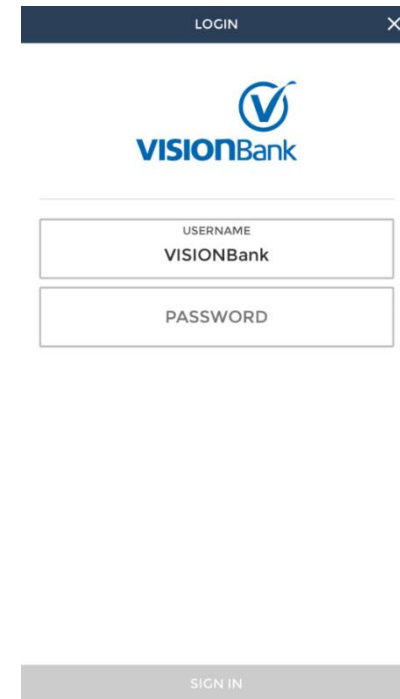

Sign In with your Username & Password

Click the bottom right "Profile" Icon

Select "Security"

Select "Login Options"

Click "TOUCHID"

**Verify Username & Password
Click Sign In**