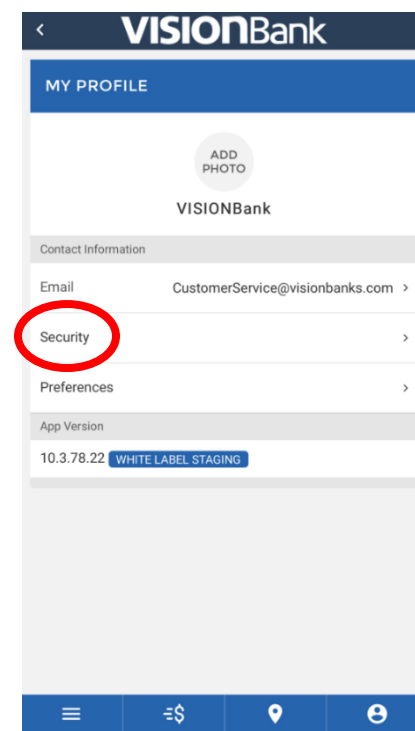

Sign In with your Username & Password

Click the bottom right "Profile" Icon

Select "Security"

Select "Login Options"

Click "TOUCHID"

**Verify Username & Password
Click Sign In**